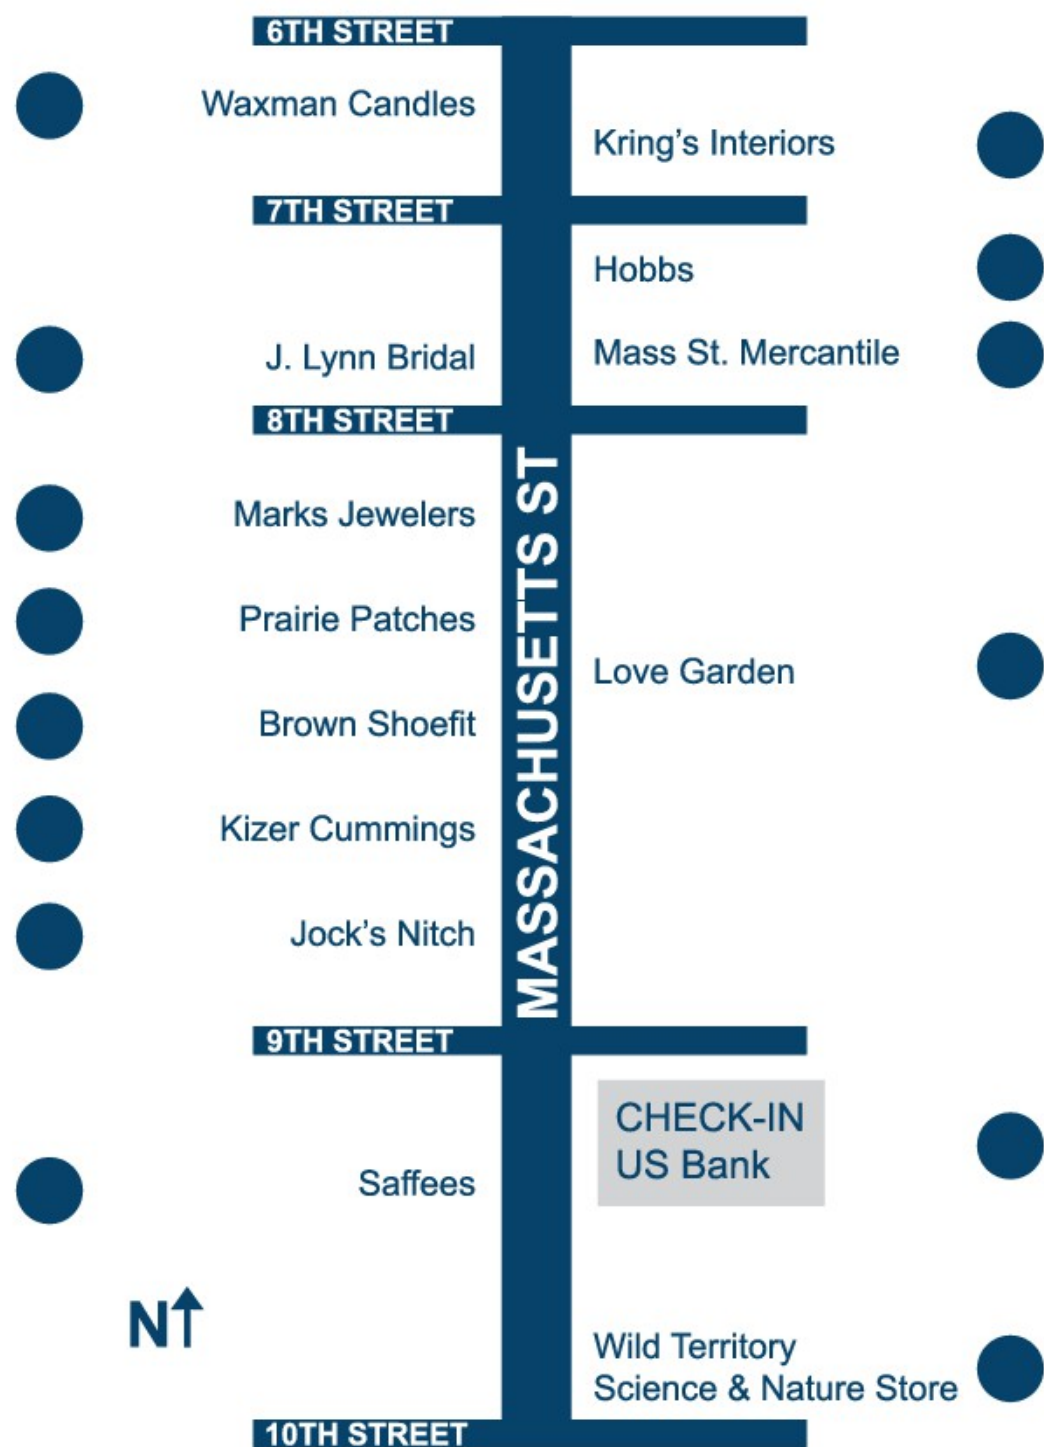

BEER MAZE ON MASS SO KIDS DON'T GET LOST PUNCH CARD

Only 2 pages have been converted.
Please go to <https://docs.zone> and Sign Up to convert all pages.